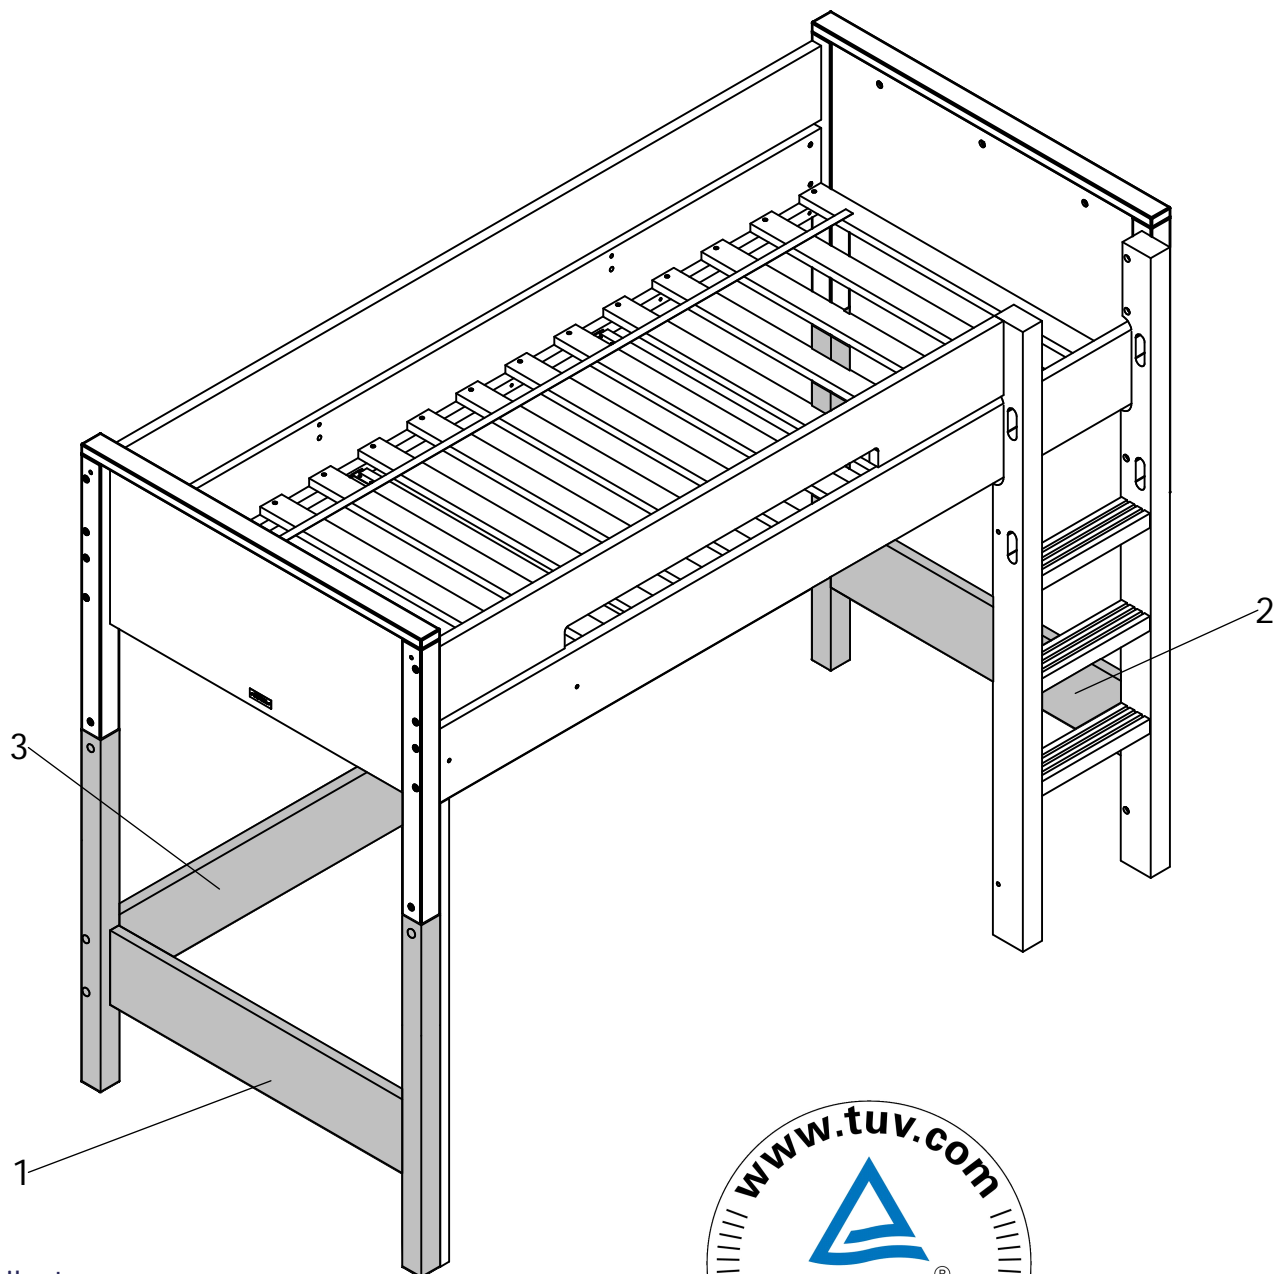

bopita®

ASSEMBLY INSTRUCTION
MONTAGE HANDLEIDING
MONTAGE ANLEITUNG
NOTICE DE MONTAGE
MANUAL DE MONTAJE

UK
NL
D
F
ESP

MODEL : COMBIFLEX
TYPE : SUPPORTSET HS
COLOUR : WHITE
ART.CODE : 421146.11.

Distributor:

BOPITA
Edisonweg 3, 6662 NW Elst
The Netherlands

www.bopita.com

13.06.2016.

A 	B 	C 	D 	E 	F 
M6X100 4X	M6 4X	M6X35 8X	Ø8X40 4X	Ø8X40 4X	1X
artcode: 441028	artcode: 442004	artcode: 441013	artcode: 442013	artcode:	artcode: 445001