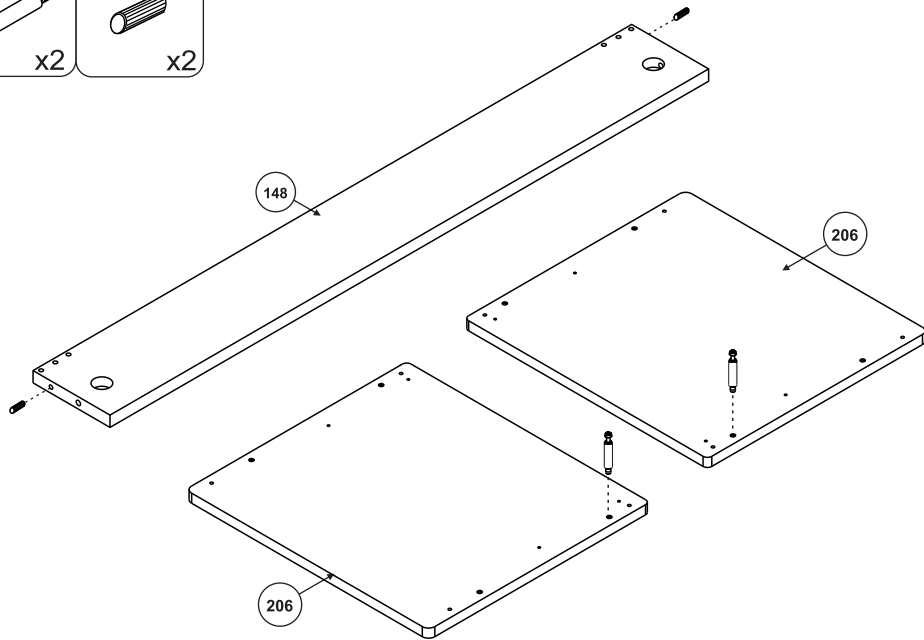

Instruction Manual

LYNN

BENCH BED 70x140

16312403

DISTRIBUTOR:

BOPITA

Edisonweg 3, 6662 NW Elst

The Netherlands

www.bopita.com

9

- XD x2
- A 8x35 x2

10

3

- A 8x35 x8

- GA M6x35 x6
- WC 4mm x1
- A 8x35 x12

x2