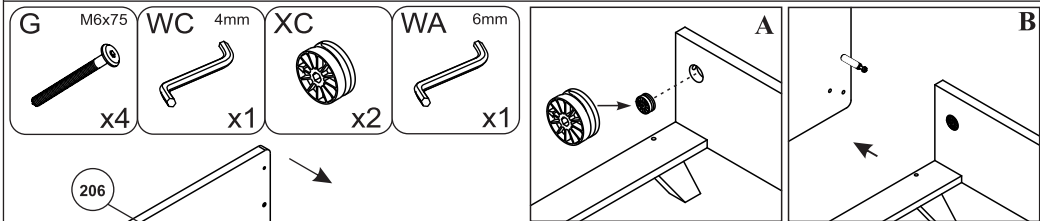

Instruction Manual

LYNN

BENCH BED 70x140

16312403

DISTRIBUTOR:

BOPITA

Edisonweg 3, 6662 NW Elst

The Netherlands

www.bopita.com

9

- XD x2
- A 8x35 x2

10

3

- A 8x35 x8

- GA M6x35 x6
- WC 4mm x1
- A 8x35 x12

x2