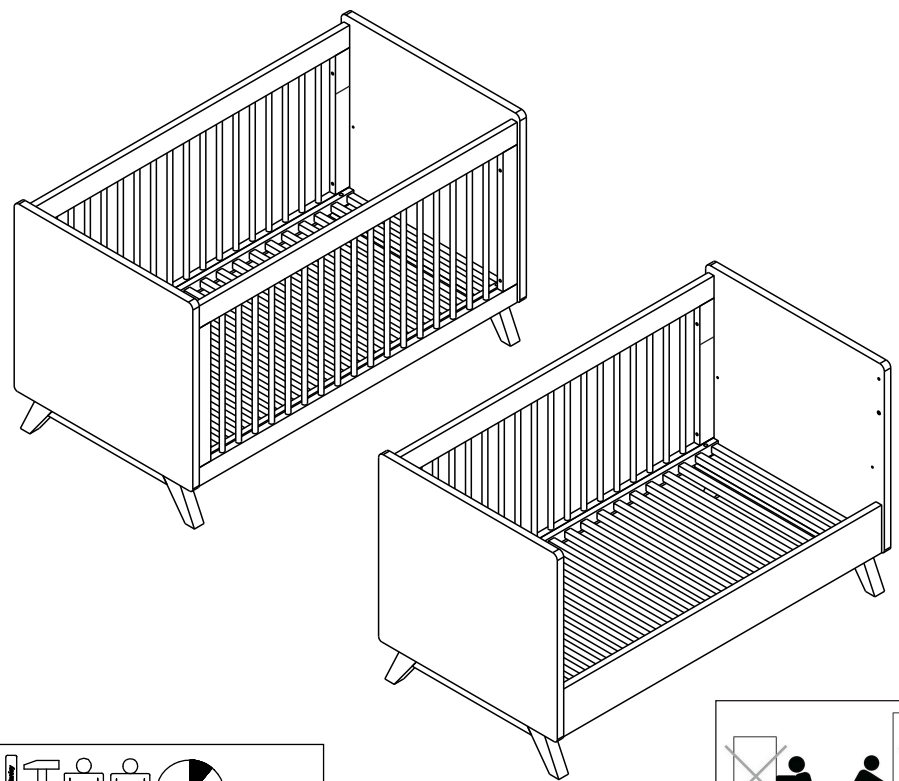

Instruction Manual

LYNN

BENCH BED 70x140

16312403

DISTRIBUTOR:

BOPITA

Edisonweg 3, 6662 NW Elst

The Netherlands

www.bopita.com

9

- XD x2
- A 8x35 x2

10

3

- A 8x35 x8

- GA M6x35 x6
- WC 4mm x1
- A 8x35 x12

x2