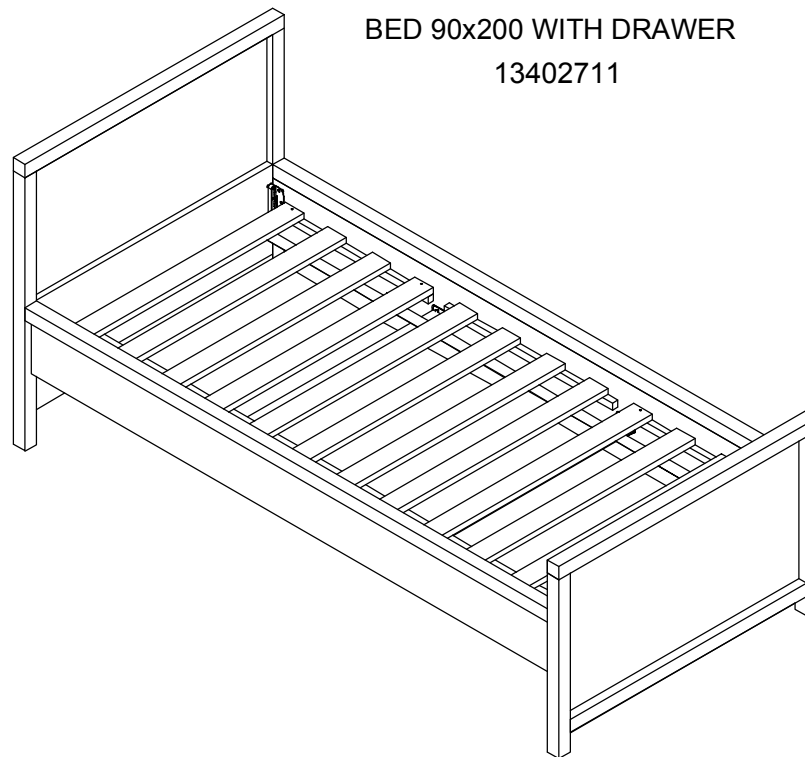

Instruction Manual
Corsica
BED 90x200 WITH DRAWER
13402711

DISTRIBUTOR:
BOPITA
Edisonweg 3, 6662 NW Elst
The Netherlands
www.bopita.com

2

7