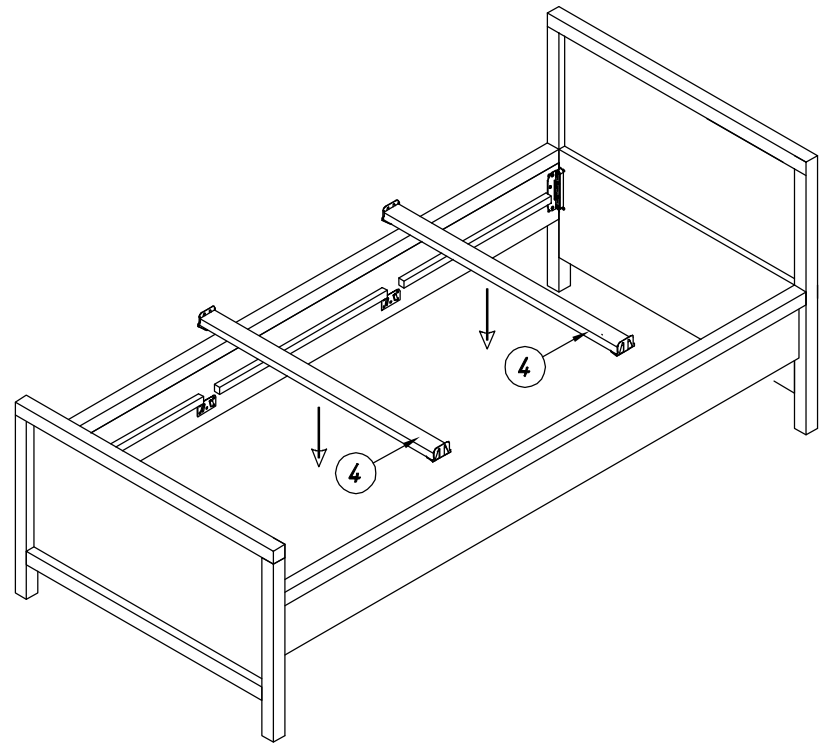

Instruction Manual
Corsica
BED 90x200 WITH DRAWER
13402711

DISTRIBUTOR:
BOPITA
Edisonweg 3, 6662 NW Elst
The Netherlands
www.bopita.com

2

7