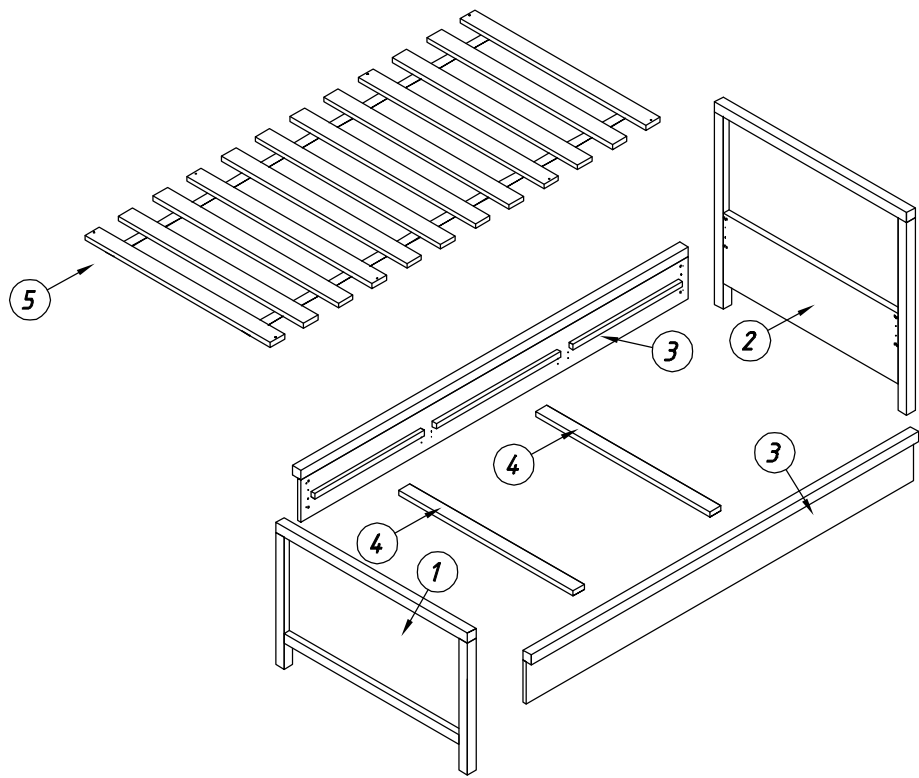

Instruction Manual
Corsica
BED 90x200 WITH DRAWER
13402711

DISTRIBUTOR:
BOPITA
Edisonweg 3, 6662 NW Elst
The Netherlands
www.bopita.com

2

7