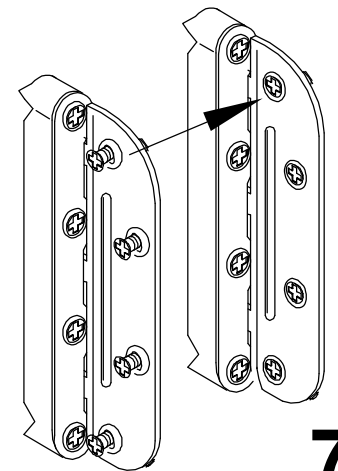

Instruction Manual
Corsica
BED 90x200 WITH DRAWER
13402711

DISTRIBUTOR:
BOPITA
Edisonweg 3, 6662 NW Elst
The Netherlands
www.bopita.com

2

7