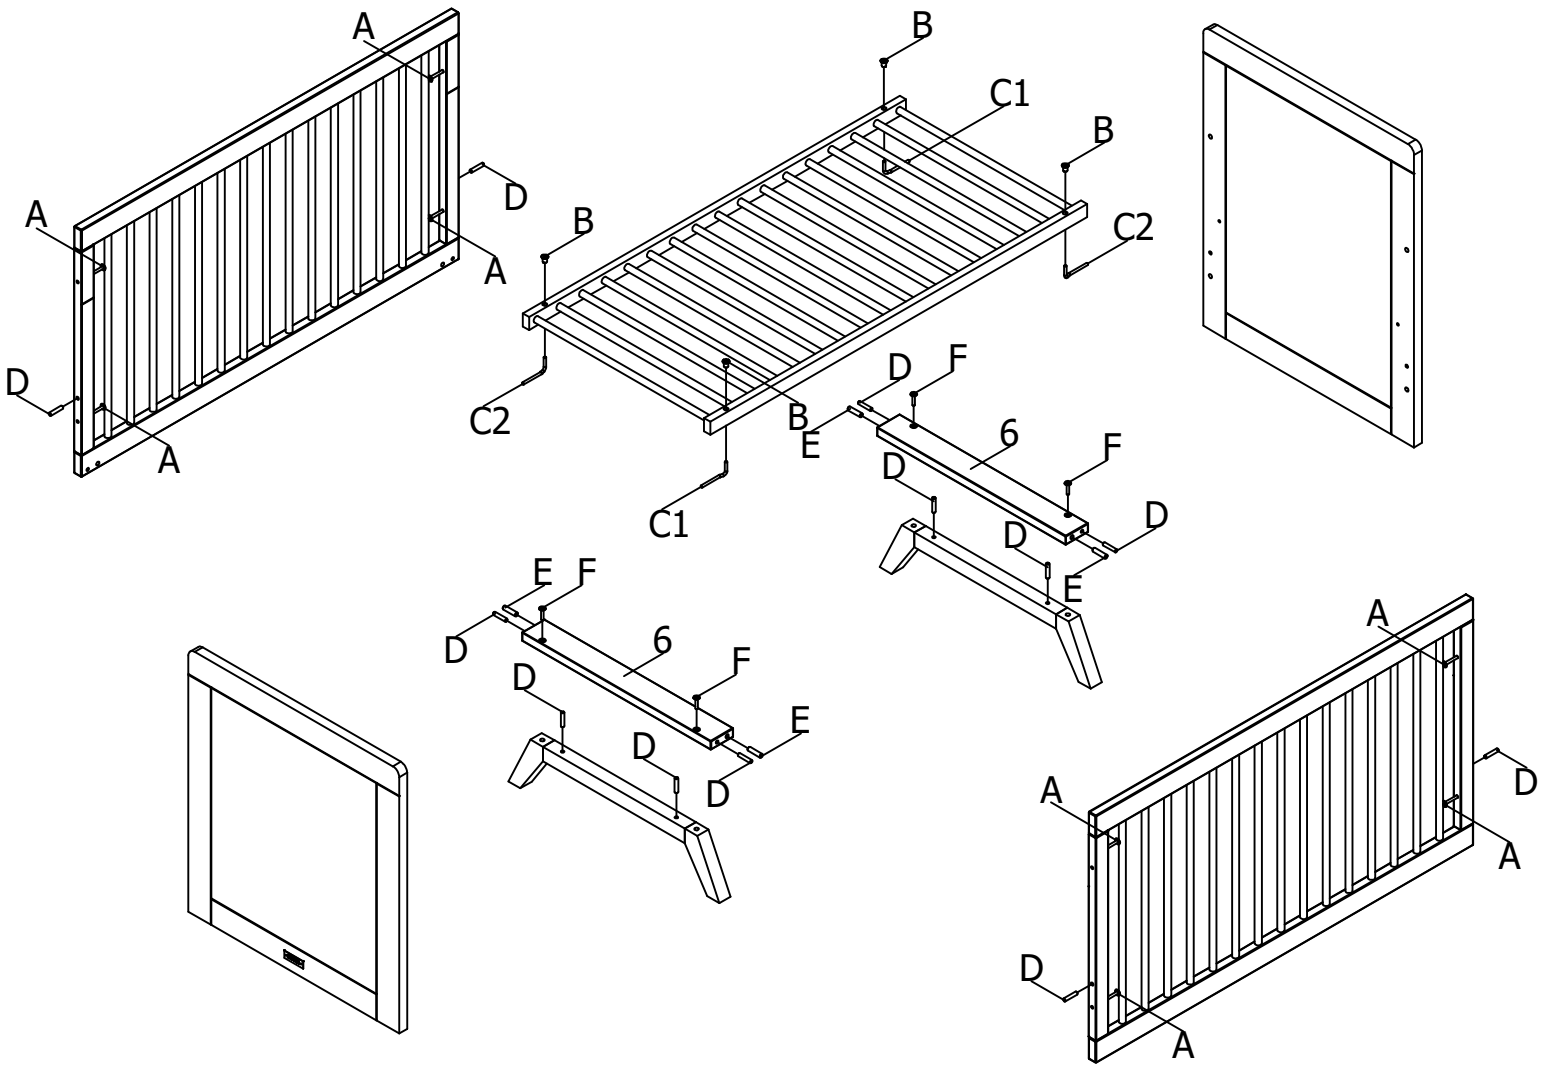

bopita®

ASSEMBLY INSTRUCTION
MONTAGE HANDLEIDING
MONTAGE ANLEITUNG
NOTICE DE MONTAGE
MANUAL DE MONTAJE

UK
NL
D
F
ESP

MODEL
TYPE
COLOUR
ART.CODE

:FIORE
:BED 60X120
:WHITE
:114183.11

Distributor:

BOPITA
Edisonweg 3, 6662 NW Elst
The Netherlands

www.bopita.com

03.12.2018.

 A M6X50 8X	 B M6 4X	 C1 2X	 C2 2X	 D Ø8X40 12X	 E Ø10X40 4X
artcode: 441016		artcode: 442015		artcode: 897012	
artcode: 441013		artcode: 445001		artcode: 445002	

1a

2a

3a

4a

5a