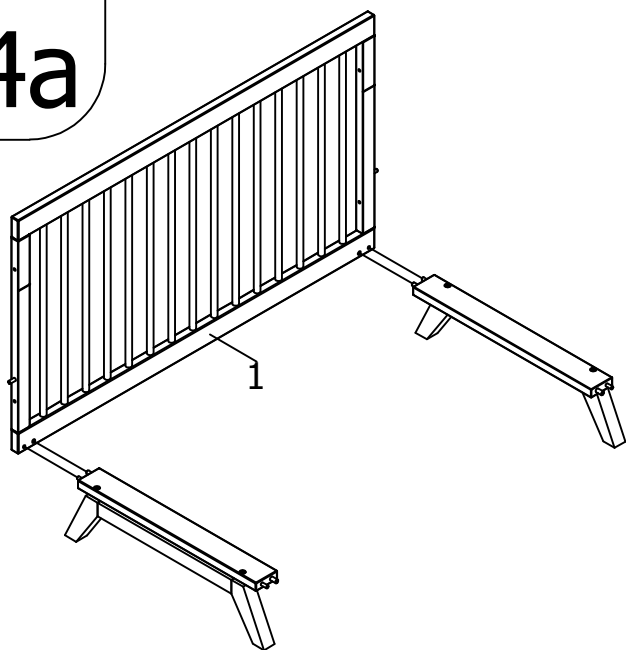

bopita®

ASSEMBLY INSTRUCTION
MONTAGE HANDLEIDING
MONTAGE ANLEITUNG
NOTICE DE MONTAGE
MANUAL DE MONTAJE

UK
NL
D
F
ESP

MODEL
TYPE
COLOUR
ART.CODE

:FIORE
:BED 60X120
:WHITE
:114183.11

Distributor:

BOPITA
Edisonweg 3, 6662 NW Elst
The Netherlands

www.bopita.com

03.12.2018.

 A M6X50 8X	 B M6 4X	 C1 2X	 C2 2X	 D Ø8X40 12X	 E Ø10X40 4X
artcode: 441016		artcode: 442015		artcode: 897012	
artcode: 441013		artcode: 445001		artcode: 445002	

1a

2a

3a

4a

5a