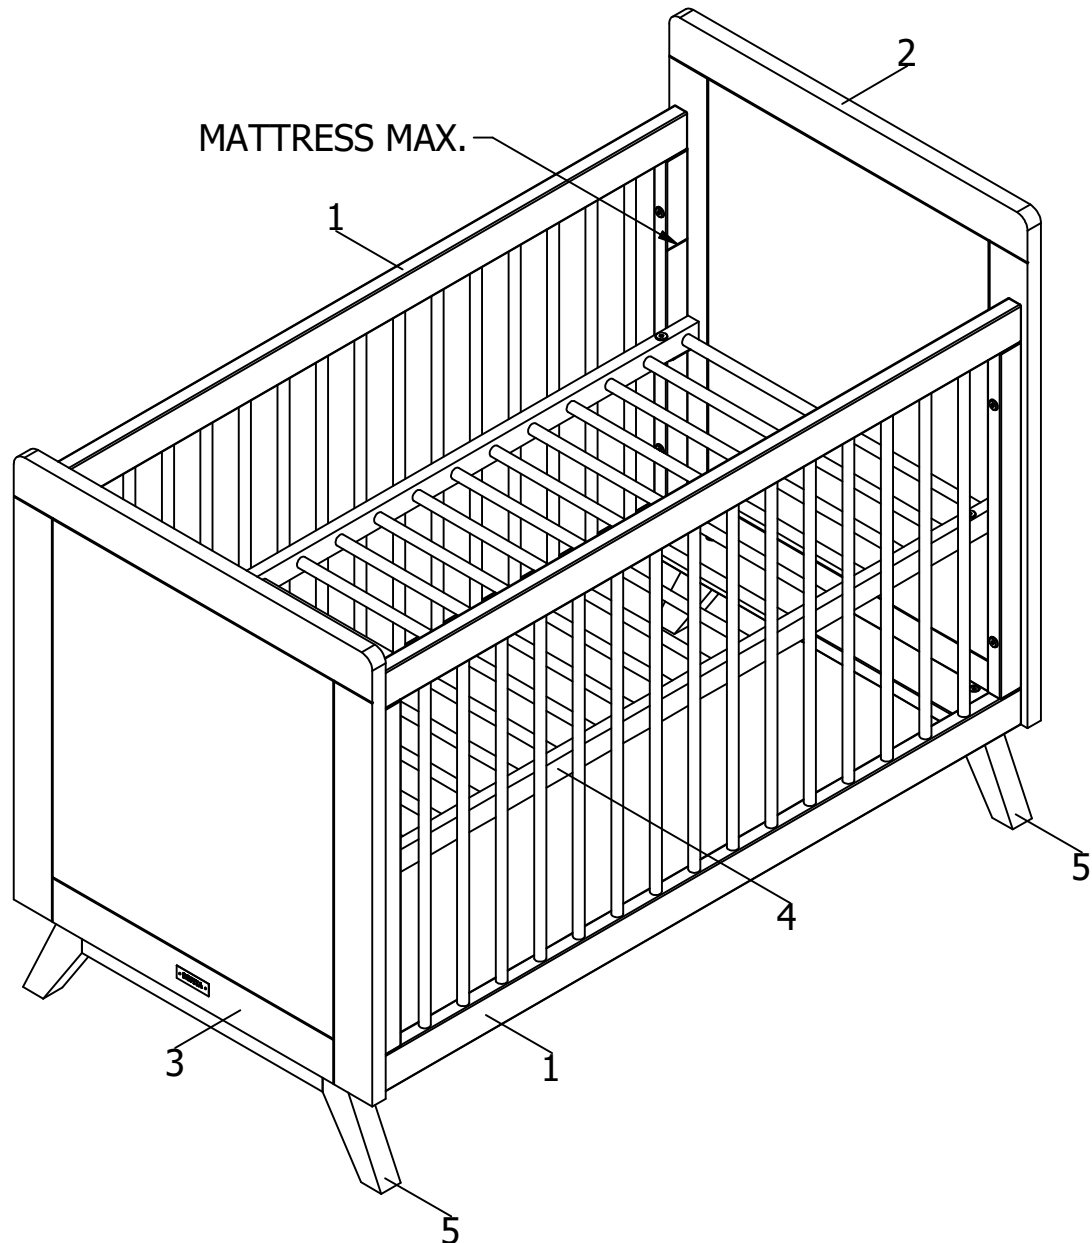

bopita®

ASSEMBLY INSTRUCTION
MONTAGE HANDLEIDING
MONTAGE ANLEITUNG
NOTICE DE MONTAGE
MANUAL DE MONTAJE

UK
NL
D
F
ESP

MODEL
TYPE
COLOUR
ART.CODE

:FIORE
:BED 60X120
:WHITE
:114183.11

Distributor:

BOPITA
Edisonweg 3, 6662 NW Elst
The Netherlands

www.bopita.com

03.12.2018.

 A M6X50 8X	 B M6 4X	 C1 2X	 C2 2X	 D Ø8X40 12X	 E Ø10X40 4X
artcode: 441016		artcode: 442015		artcode: 897012	
artcode: 441013		artcode: 445001		artcode: 445002	

1a

2a

3a

4a

5a