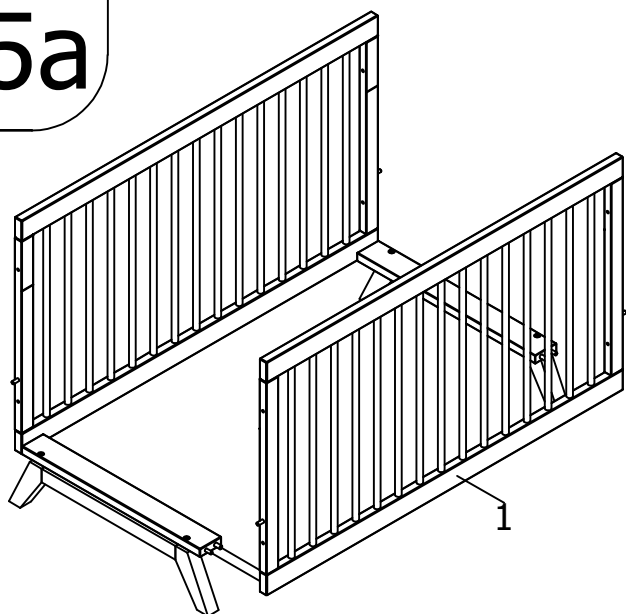

bopita®

ASSEMBLY INSTRUCTION
MONTAGE HANDLEIDING
MONTAGE ANLEITUNG
NOTICE DE MONTAGE
MANUAL DE MONTAJE

UK
NL
D
F
ESP

MODEL
TYPE
COLOUR
ART.CODE

:FIORE
:BED 60X120
:WHITE
:114183.11

Distributor:

BOPITA
Edisonweg 3, 6662 NW Elst
The Netherlands

www.bopita.com

03.12.2018.

 A M6X50 8X	 B M6 4X	 C1 2X	 C2 2X	 D Ø8X40 12X	 E Ø10X40 4X
artcode: 441016		artcode: 442015		artcode: 897012	
artcode: 441013		artcode: 445001		artcode: 445002	

1a

2a

3a

4a

5a