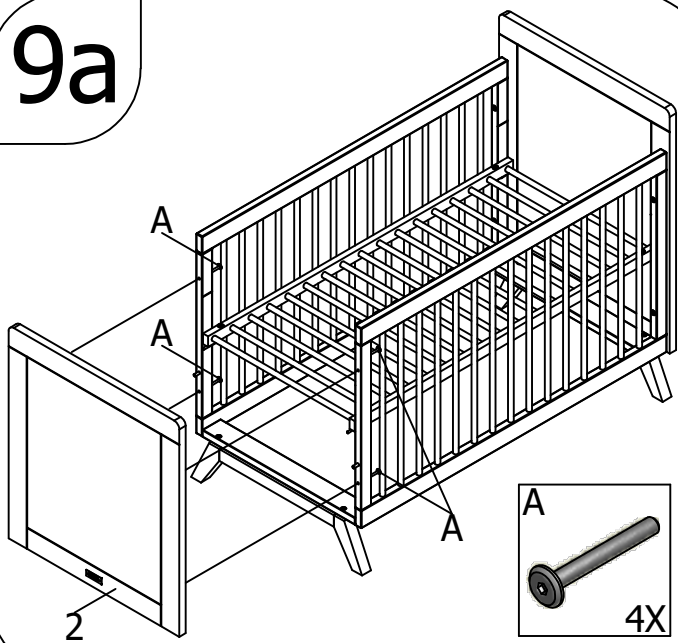

bopita®

ASSEMBLY INSTRUCTION
MONTAGE HANDLEIDING
MONTAGE ANLEITUNG
NOTICE DE MONTAGE
MANUAL DE MONTAJE

UK
NL
D
F
ESP

MODEL
TYPE
COLOUR
ART.CODE

:FIORE
:BED 60X120
:WHITE
:114183.11

Distributor:

BOPITA
Edisonweg 3, 6662 NW Elst
The Netherlands

www.bopita.com

03.12.2018.

 A M6X50 8X	 B M6 4X	 C1 2X	 C2 2X	 D Ø8X40 12X	 E Ø10X40 4X
artcode: 441016		artcode: 442015		artcode: 897012	
artcode: 441013		artcode: 445001		artcode: 445002	

1a

2a

3a

4a

5a

6a

7a

8a

9a

10a

1b

2b

3b