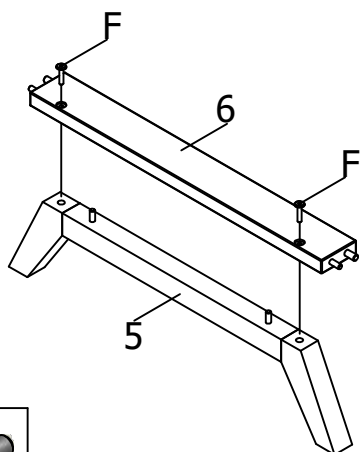

bopita®

ASSEMBLY INSTRUCTION
MONTAGE HANDLEIDING
MONTAGE ANLEITUNG
NOTICE DE MONTAGE
MANUAL DE MONTAJE

UK
NL
D
F
ESP

MODEL
TYPE
COLOUR
ART.CODE

:FIORE
:BED 60X120
:WHITE
:114183.11

Distributor:

BOPITA
Edisonweg 3, 6662 NW Elst
The Netherlands

www.bopita.com

03.12.2018.

 A M6X50 8X	 B M6 4X	 C1 2X	 C2 2X	 D Ø8X40 12X	 E Ø10X40 4X
artcode: 441016		artcode: 442015		artcode: 897012	
artcode: 441013		artcode: 445001		artcode: 445002	

1a

2a

3a

4a

5a