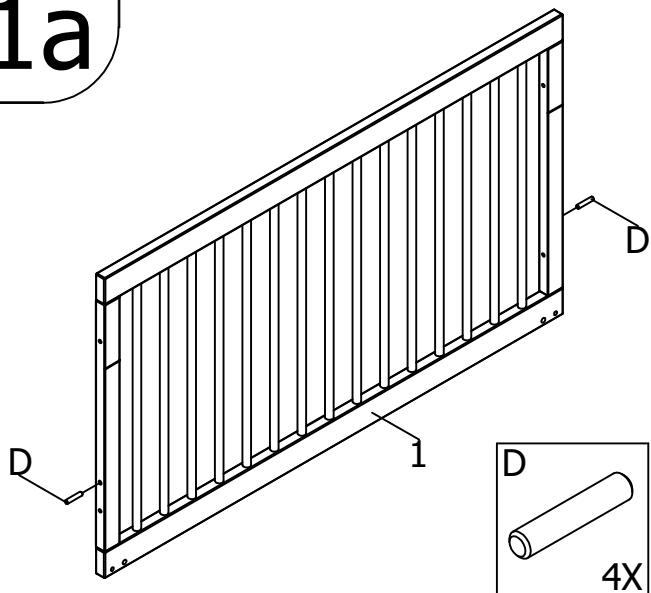

bopita®

ASSEMBLY INSTRUCTION
MONTAGE HANDLEIDING
MONTAGE ANLEITUNG
NOTICE DE MONTAGE
MANUAL DE MONTAJE

UK
NL
D
F
ESP

MODEL
TYPE
COLOUR
ART.CODE

:FIORE
:BED 60X120
:WHITE
:114183.11

Distributor:

BOPITA
Edisonweg 3, 6662 NW Elst
The Netherlands

www.bopita.com

03.12.2018.

 A M6X50 8X	 B M6 4X	 C1 2X	 C2 2X	 D Ø8X40 12X	 E Ø10X40 4X
artcode: 441016		artcode: 442015		artcode: 897012	
artcode: 441013		artcode: 445001		artcode: 445002	

1a

2a

3a

4a

5a