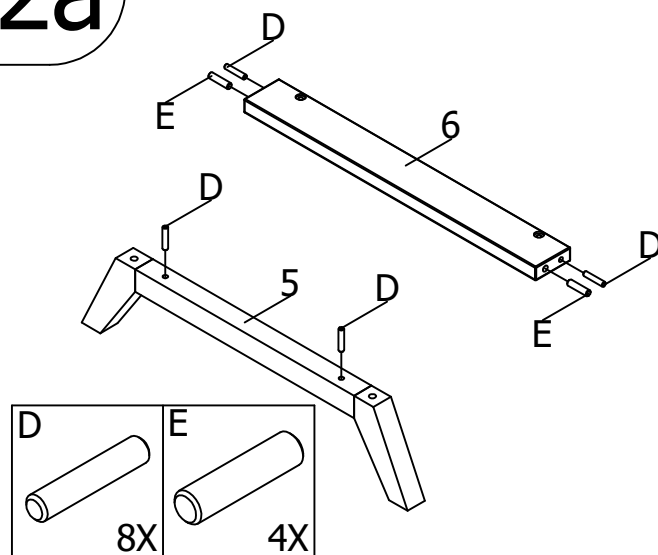

bopita®

ASSEMBLY INSTRUCTION
MONTAGE HANDLEIDING
MONTAGE ANLEITUNG
NOTICE DE MONTAGE
MANUAL DE MONTAJE

UK
NL
D
F
ESP

MODEL
TYPE
COLOUR
ART.CODE

:FIORE
:BED 60X120
:WHITE
:114183.11

Distributor:

BOPITA
Edisonweg 3, 6662 NW Elst
The Netherlands

www.bopita.com

03.12.2018.

 A M6X50 8X	 B M6 4X	 C1 2X	 C2 2X	 D Ø8X40 12X	 E Ø10X40 4X
artcode: 441016		artcode: 442015		artcode: 897012	
artcode: 441013		artcode: 445001		artcode: 445002	

1a

2a

3a

4a

5a