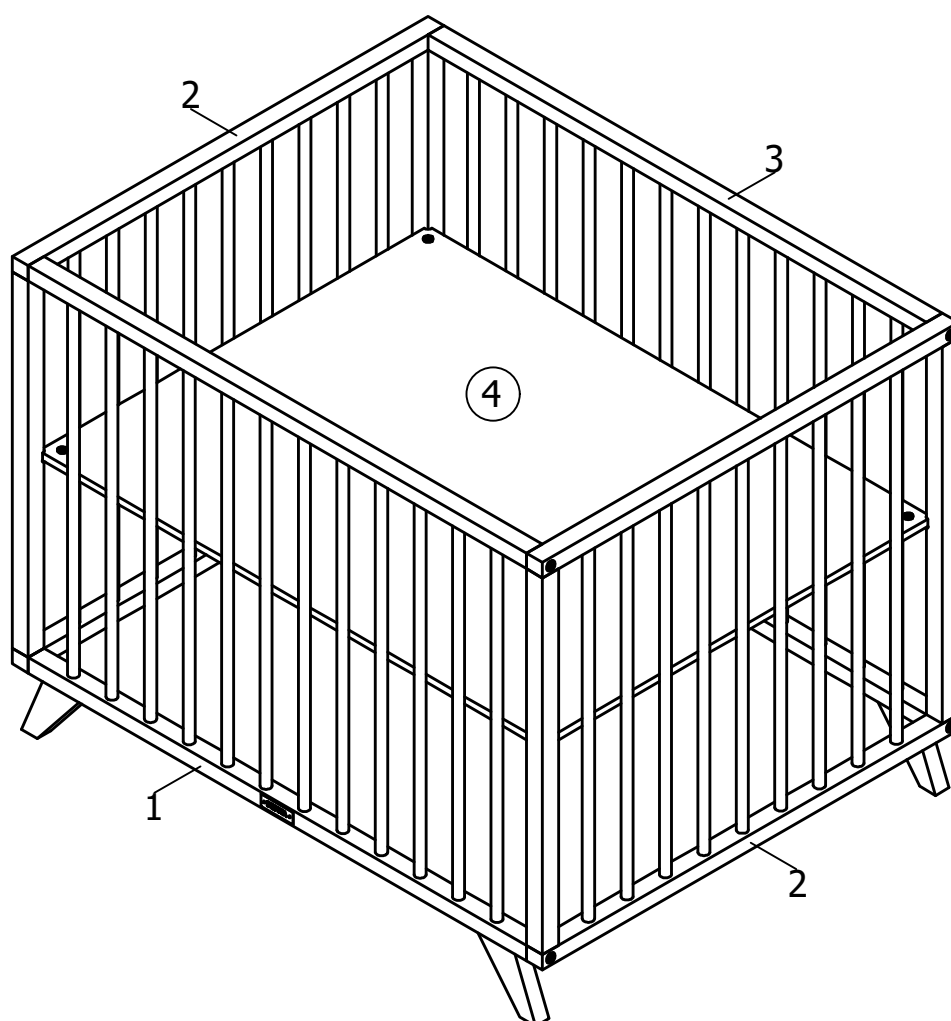

bopita®

ASSEMBLY INSTRUCTION
MONTAGE HANDLEIDING
MONTAGE ANLEITUNG
NOTICE DE MONTAGE
MANUAL DE MONTAJE

UK
NL
D
F
ESP

MODEL :RETRO
TYPE :PLAYPEN
COLOUR :WHITE
ART.CODE :110187.11.

Distributor:

BOPITA
Edisonweg 3, 6662 NW Elst
The Netherlands

www.bopita.com

29.05.2019.

A 	B 	C 	D 	E 	F 						
M6X50 8X	M6X25 4X	4X	Ø6 4X	M6 4X	SW4 1X						
artcode: 441016		artcode: 441008		artcode: 897011		artcode: 446001		artcode: 442008		artcode: 445001	