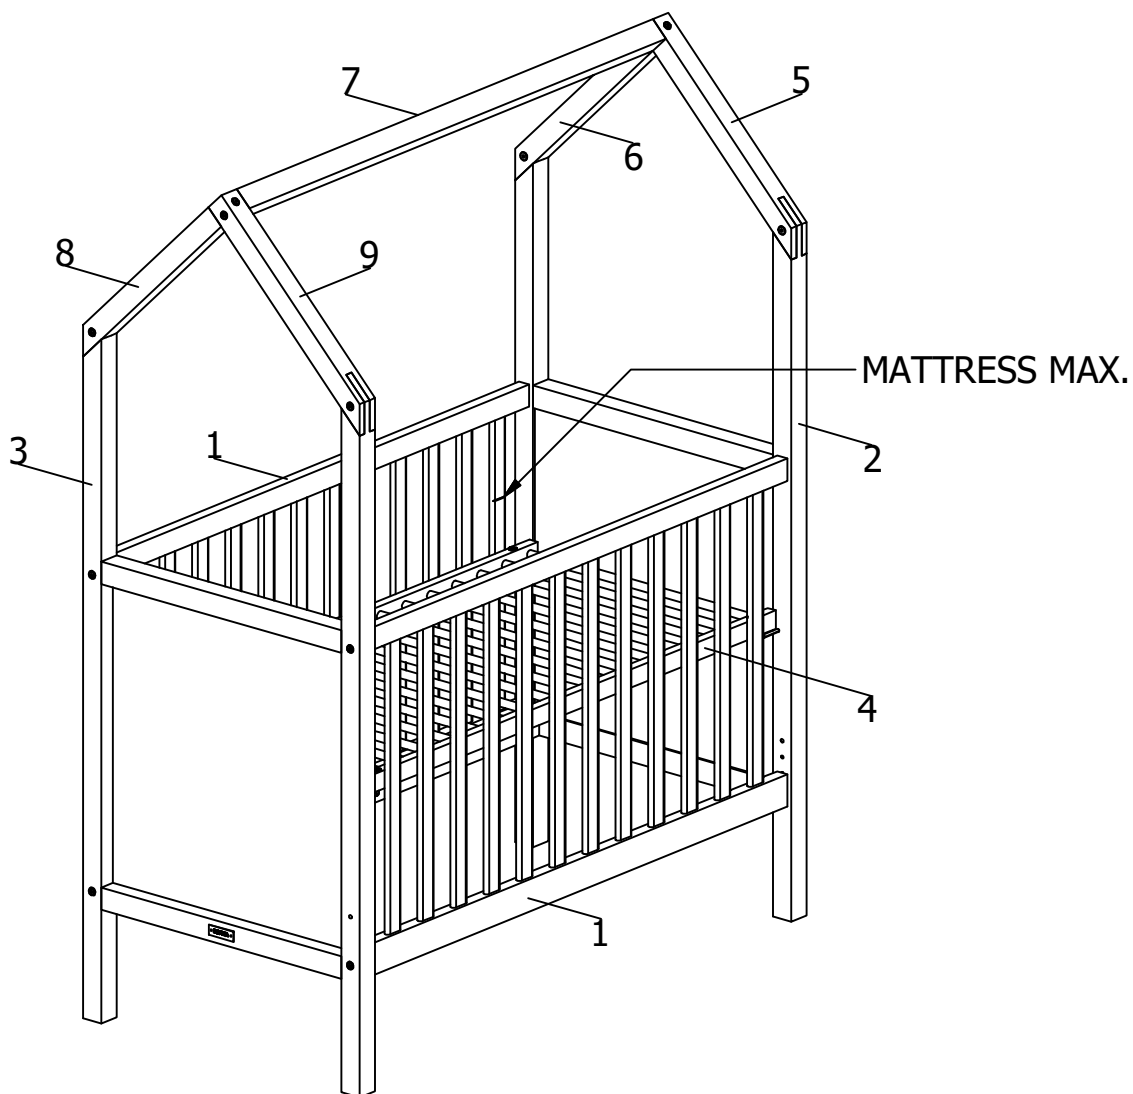

ASSEMBLY INSTRUCTION
MONTAGE HANDLEIDING
MONTAGE ANLEITUNG
NOTICE DE MONTAGE
MANUAL DE MONTAJE

UK
NL
D
F
ESP

MODEL
TYPE
COLOUR
ART.CODE

:MY FIRST HOUSE
:BED 60X120
:NATURAL
:114041.01

Distributor:

BOPITA
Energieweg 1
6662 NS Elst
The Netherlands