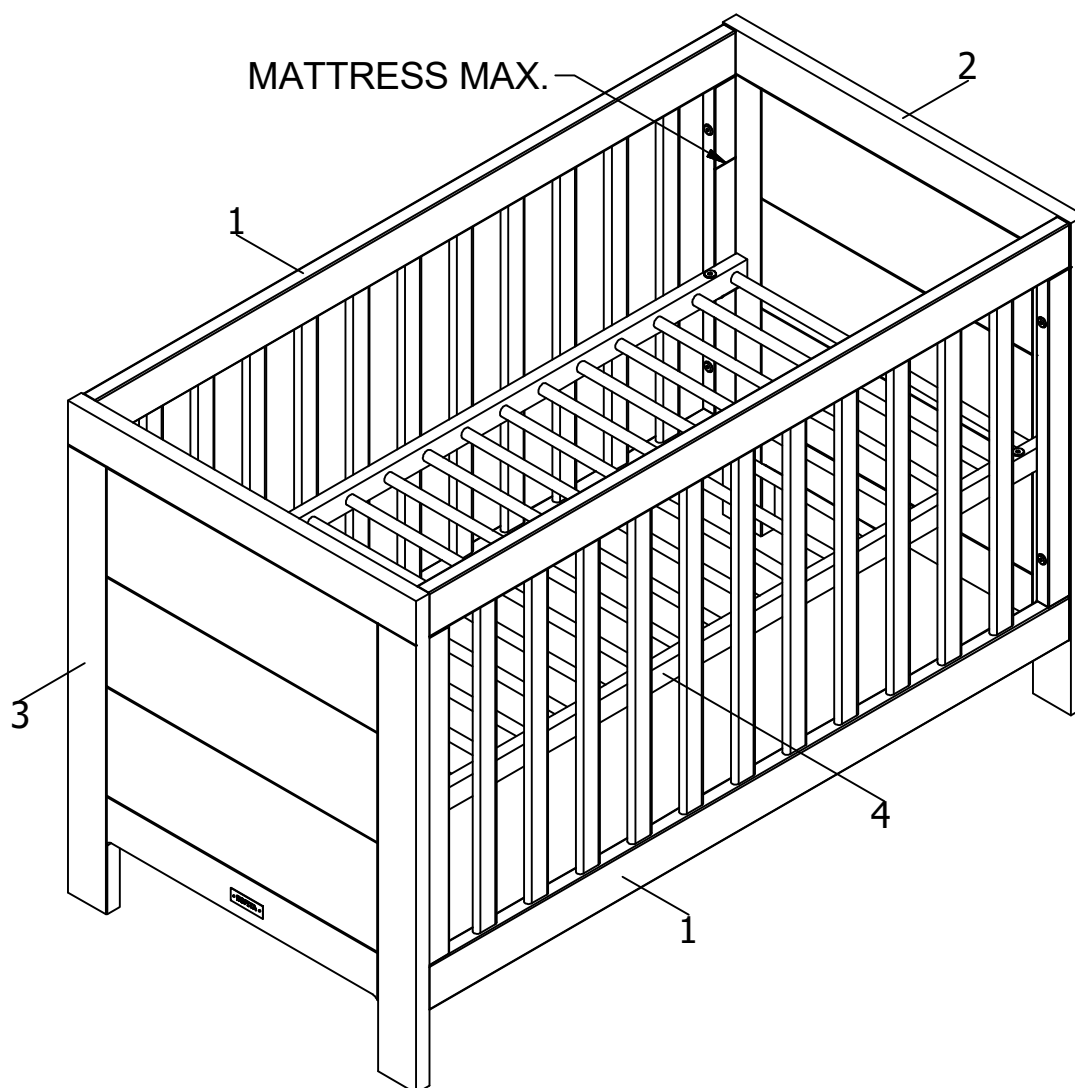

bopita®

ASSEMBLY INSTRUCTION
MONTAGE HANDLEIDING
MONTAGE ANLEITUNG
NOTICE DE MONTAGE
MANUAL DE MONTAJE

UK
NL
D
F
ESP

MODEL
TYPE
COLOUR
ART.CODE

:NOAH
:BED 60X120
:WHITE
:114147.11.

Distributor:

BOPITA
Energieweg 1
6662 NS Elst
The Netherlands

www.bopita.com

28.01.2020.

									
M6X50 8X	M6 4X	2X	2X	Ø8X40 4X	SW4 1X				
artcode: 441016		artcode: 442015		artcode: 897012		artcode:		artcode: 445001	
									
SW5 1X									
artcode: 445002									