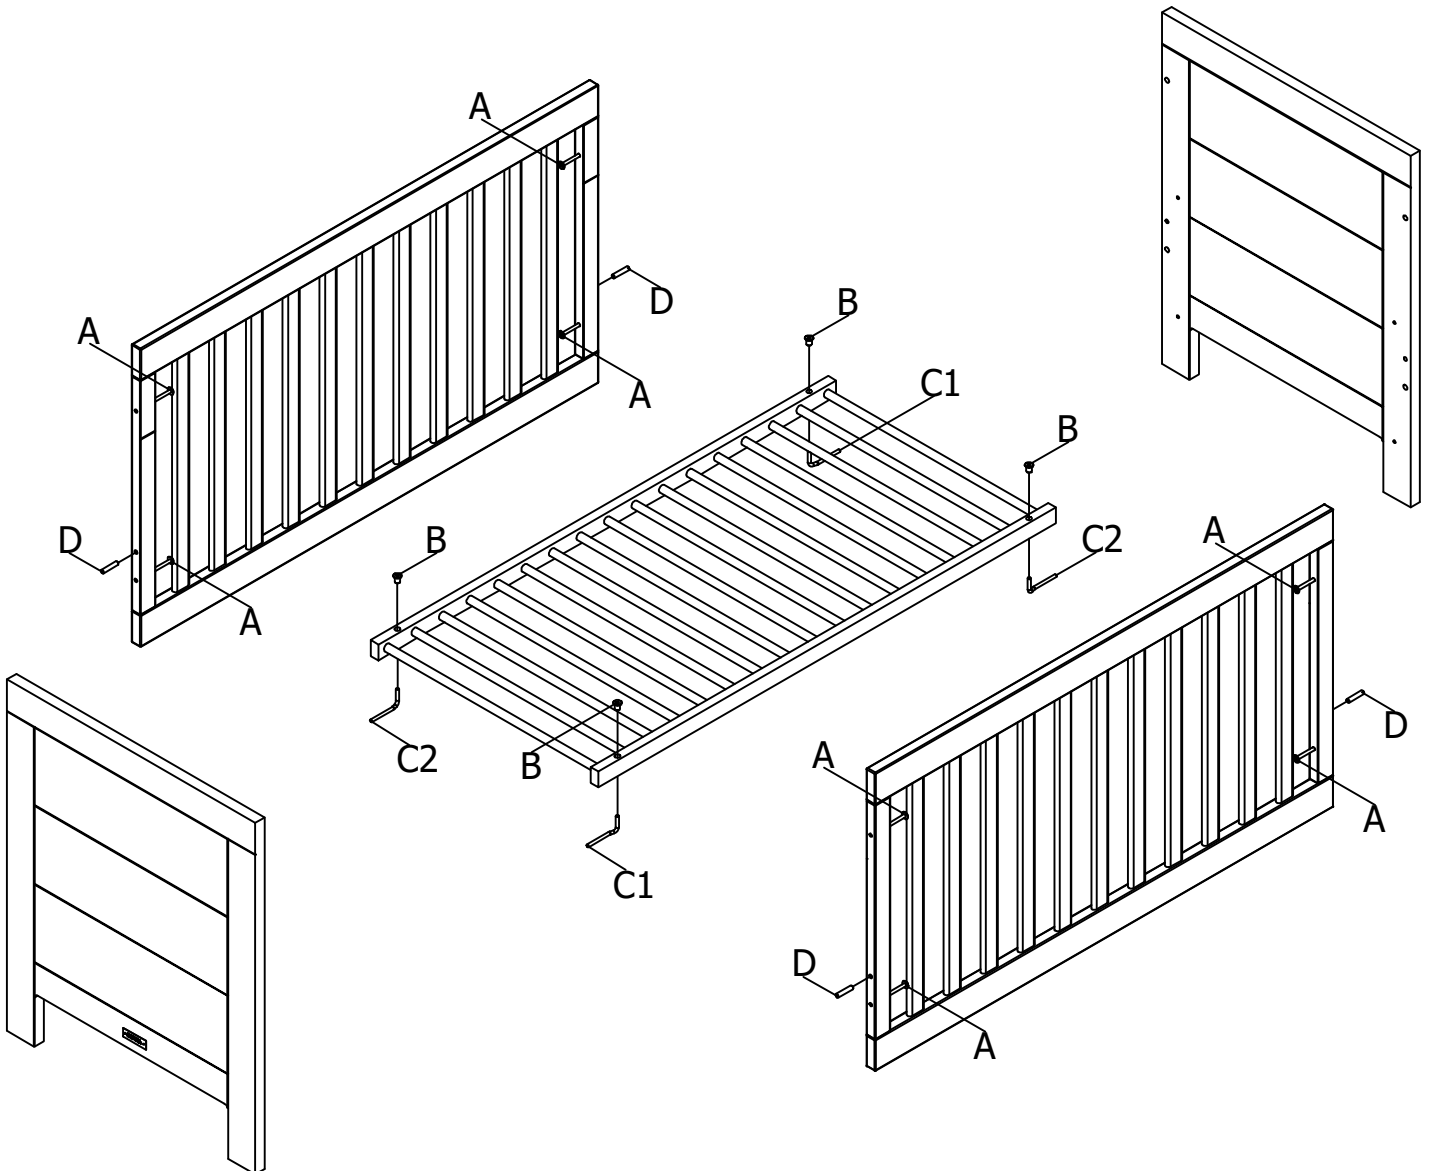

bopita®

ASSEMBLY INSTRUCTION
MONTAGE HANDLEIDING
MONTAGE ANLEITUNG
NOTICE DE MONTAGE
MANUAL DE MONTAJE

UK
NL
D
F
ESP

MODEL
TYPE
COLOUR
ART.CODE

:NOAH
:BED 60X120
:WHITE
:114147.11.

Distributor:

BOPITA
Energieweg 1
6662 NS Elst
The Netherlands

www.bopita.com

28.01.2020.

									
M6X50 8X	M6 4X	2X	2X	Ø8X40 4X	SW4 1X				
artcode: 441016		artcode: 442015		artcode: 897012		artcode:		artcode: 445001	
									
SW5 1X									
artcode: 445002									