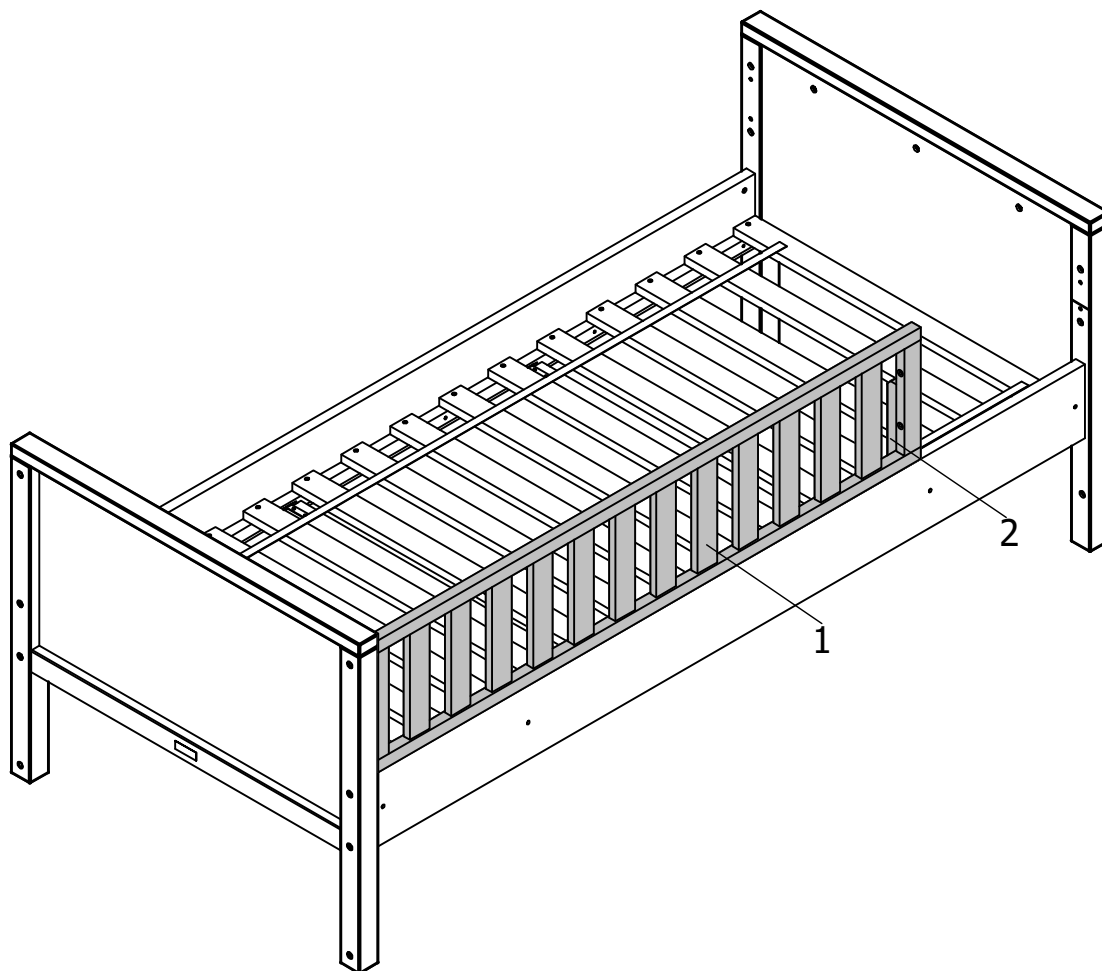

bopita®

ASSEMBLY INSTRUCTION
MONTAGE HANDLEIDING
MONTAGE ANLEITUNG
NOTICE DE MONTAGE
MANUAL DE MONTAJE

UK
NL
D
F
ESP

MODEL :NORDIC
TYPE :PROTECTION SIDE
COLOUR :WHITE
ART.CODE :417139.11.

Distributor:

BOPITA
Energieweg 1
6662 NS Elst
The Netherlands

www.bopita.com

24.01.2020.

A 	B 	C 	D 	E 	F 			
M6X60	2X M6x35	2X M6X10	1X	Ø8X40	4X			
artcode: 441040		artcode: 441013		artcode: 441001		artcode: 446026	artcode:	artcode: 445001