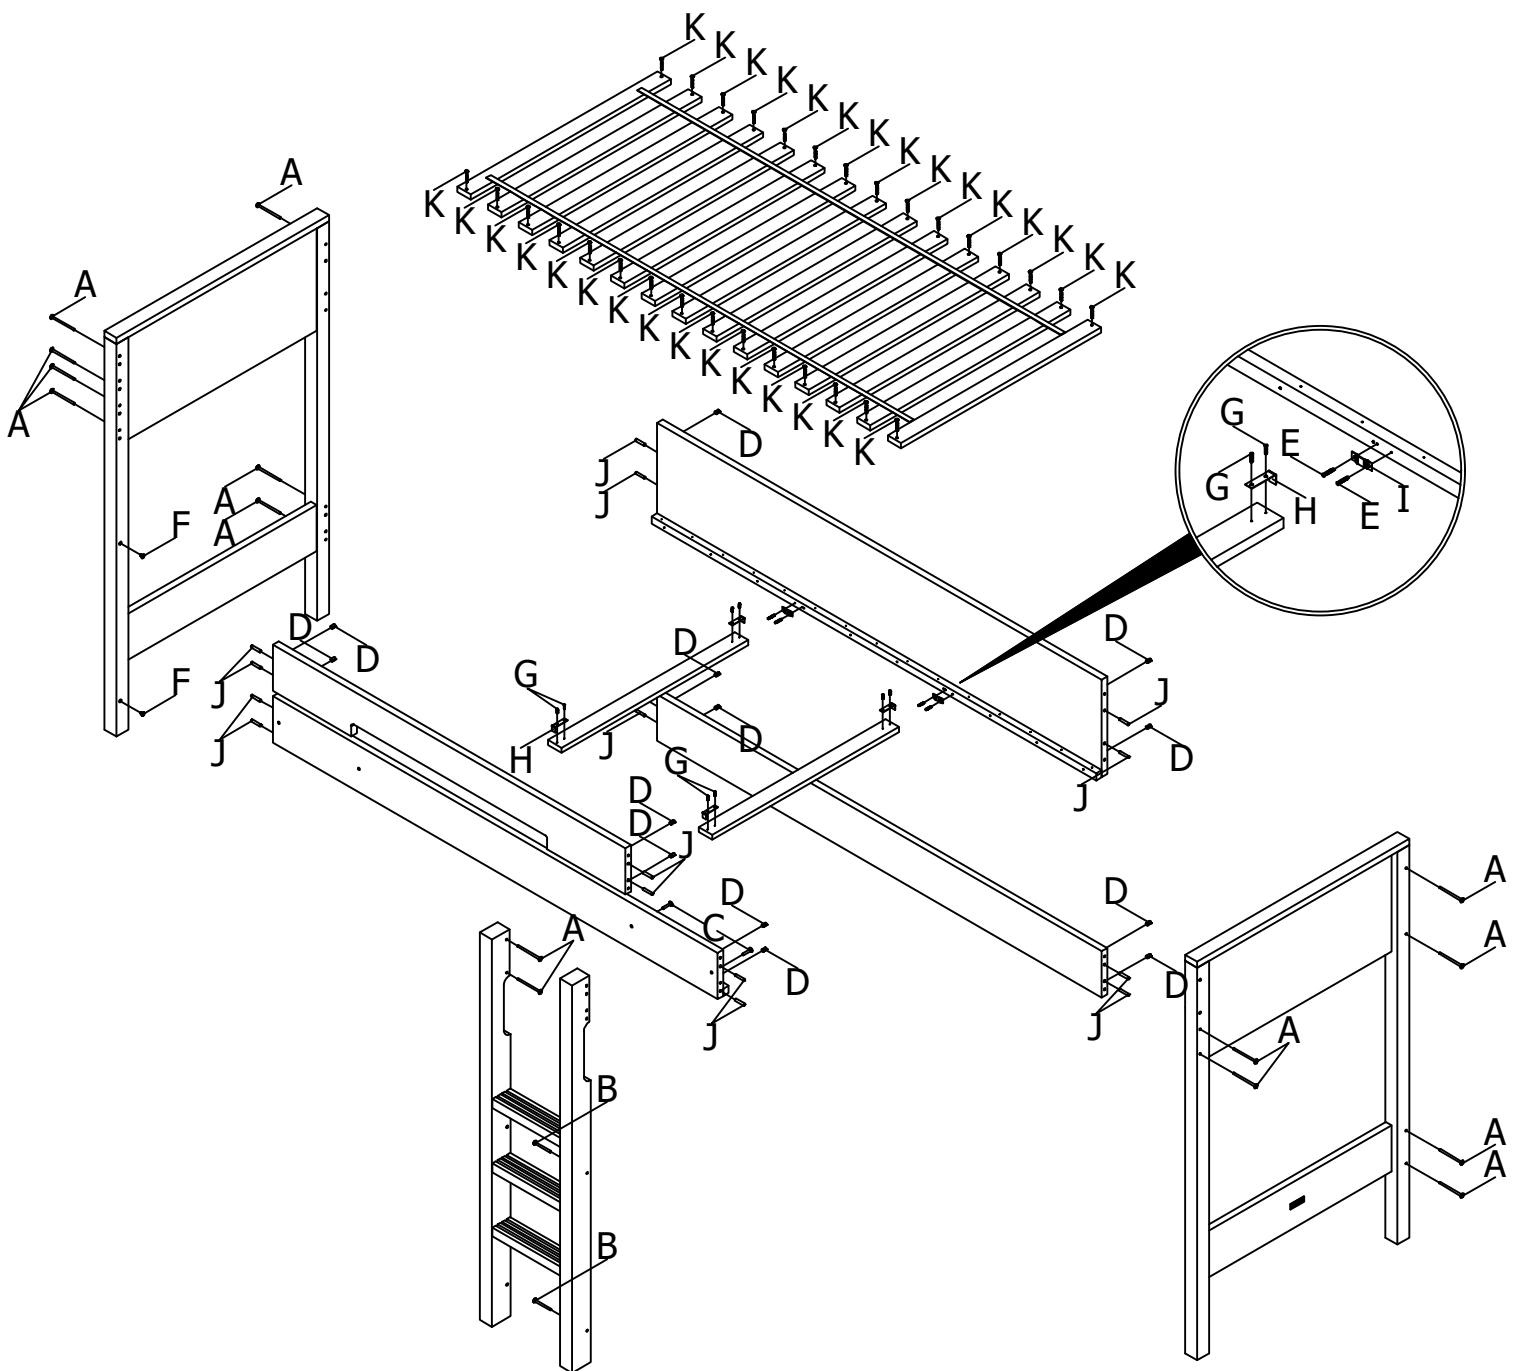

bopita®

ASSEMBLY INSTRUCTION
MONTAGE HANDLEIDING
MONTAGE ANLEITUNG
NOTICE DE MONTAGE
MANUAL DE MONTAJE

UK
NL
D
F
ESP

MODEL :SEPPE
TYPE :HIGHSLEEPER
COLOUR :WHITE
ART.CODE :2946.11.

Distributor:

BOPITA
Energieweg 1
6662 NS Elst
The Netherlands

www.bopita.com

10.03.2020.

A  M6X100 16X artcode: 441028	B  M6X70 2X artcode: 441019	C  M6X35 2X artcode: 441013	D  M6 16X artcode: 442004	E  3,5X25 8X artcode: 431008	F  M6X10 2X artcode: 441001
G  3,5X16 8X artcode: 431006	H  4X artcode: 446108	I  4X artcode: 446107	J  Ø8x40 16X artcode:	K  5X40 30X artcode: 431034	L  1X artcode: 445001