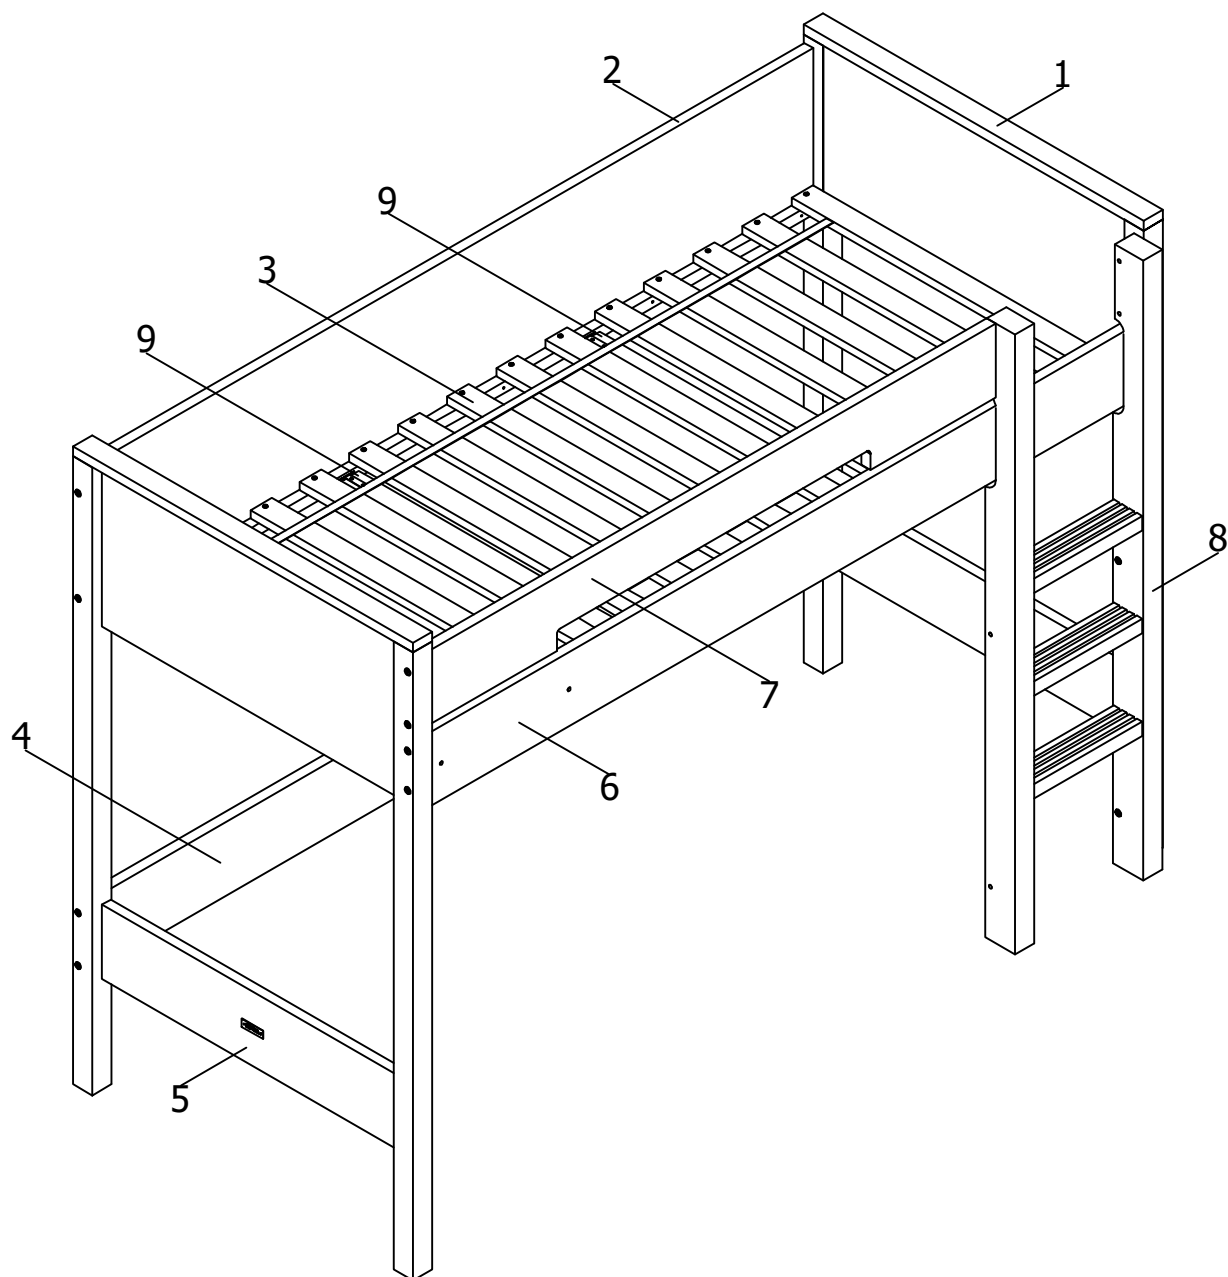

bopita®

ASSEMBLY INSTRUCTION
MONTAGE HANDLEIDING
MONTAGE ANLEITUNG
NOTICE DE MONTAGE
MANUAL DE MONTAJE

UK
NL
D
F
ESP

MODEL :SEPPE
TYPE :HIGHSLEEPER
COLOUR :WHITE
ART.CODE :2946.11.

Distributor:

BOPITA
Energieweg 1
6662 NS Elst
The Netherlands

www.bopita.com

10.03.2020.

A  M6X100 16X artcode: 441028	B  M6X70 2X artcode: 441019	C  M6X35 2X artcode: 441013	D  M6 16X artcode: 442004	E  3,5X25 8X artcode: 431008	F  M6X10 2X artcode: 441001
G  3,5X16 8X artcode: 431006	H  4X artcode: 446108	I  4X artcode: 446107	J  Ø8x40 16X artcode:	K  5X40 30X artcode: 431034	L  1X artcode: 445001