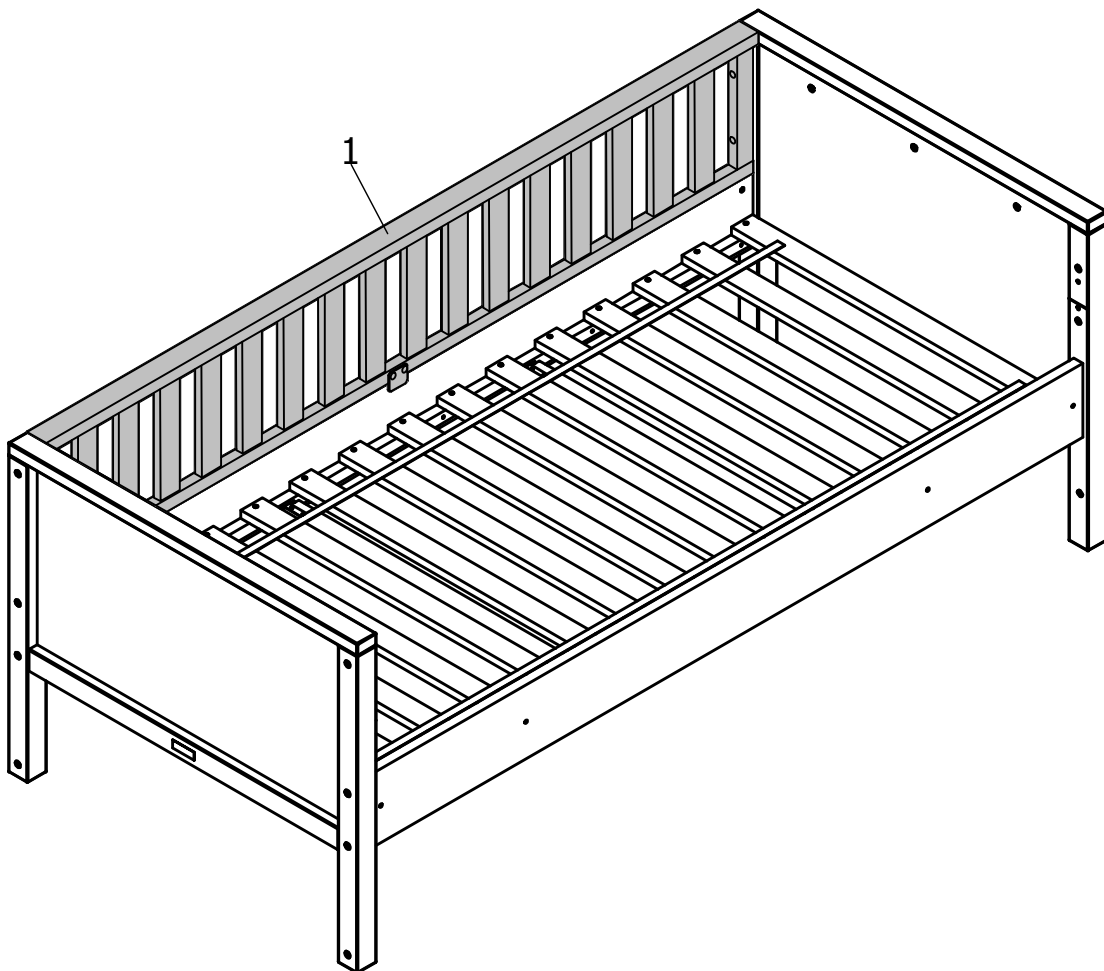

bopita®

ASSEMBLY INSTRUCTION
MONTAGE HANDLEIDING
MONTAGE ANLEITUNG
NOTICE DE MONTAGE
MANUAL DE MONTAJE

UK
NL
D
F
ESP

MODEL :NORDIC
TYPE :BACKSIDE
COLOUR :WHITE
ART.CODE :416139.11.

Distributor:

BOPITA
Energieweg 1
6662 NS Elst
The Netherlands

www.bopita.com

30.01.2020.

A 	B 	C 	D 	E 
M6X60	4X	Ø8X40	4X	1X
artcode: 441040		artcode:		artcode: 446026
artcode: 441001			artcode: 445001	