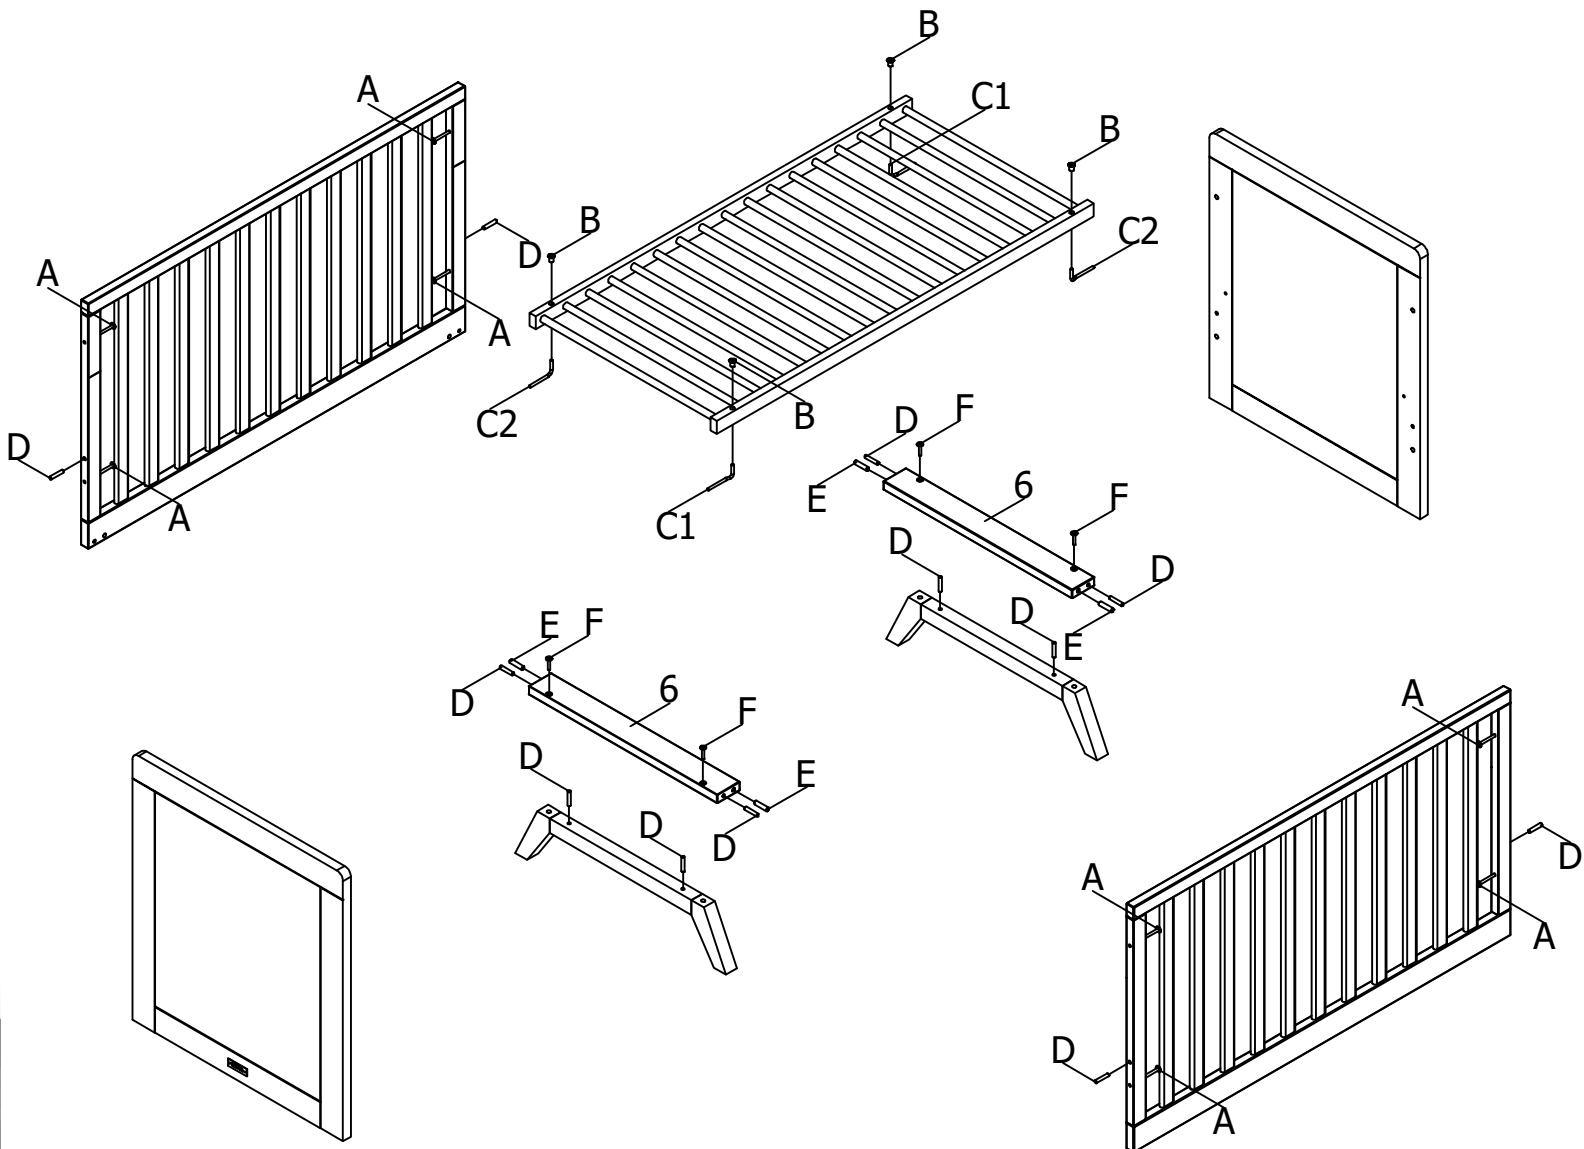

A M6X50 8X	 B M6 4X	 C1 2X	 C2 2X	 D Ø8X40 12X	 E Ø10x40 4X
artcode: 441016		artcode: 442015		artcode: 897012	
  F M6X35 4X	 G SW4 1X	 H SW5 1X			
artcode: 441013		artcode: 445001		artcode: 445002