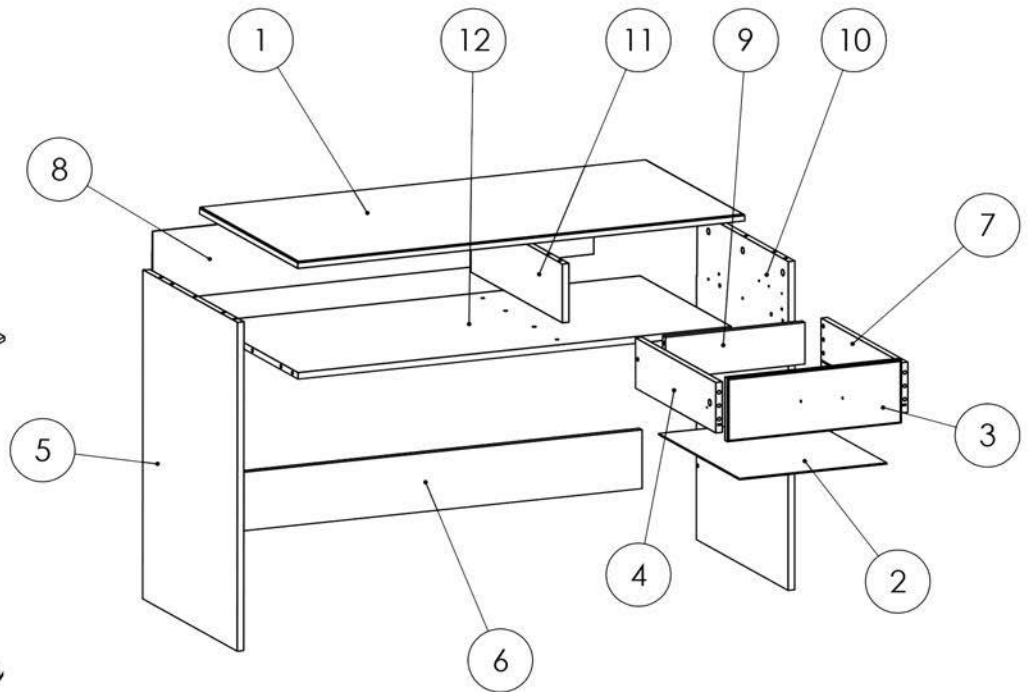

WRITING DESK EMMA

Art. Code: 13220961

03.03.2020

 ∅8x30 mm A x 22	 B x 10	 43 mm C x 10	 titus M x 9	 ∅3,5x13 mm E x 6
 ∅7x50 mm F x 4	 G x 2		 H x 27	 titus N x 9
 J x 1	 K x 4	 ∅6x13 mm L x 4	 P x 1	 4x22 Q x 2